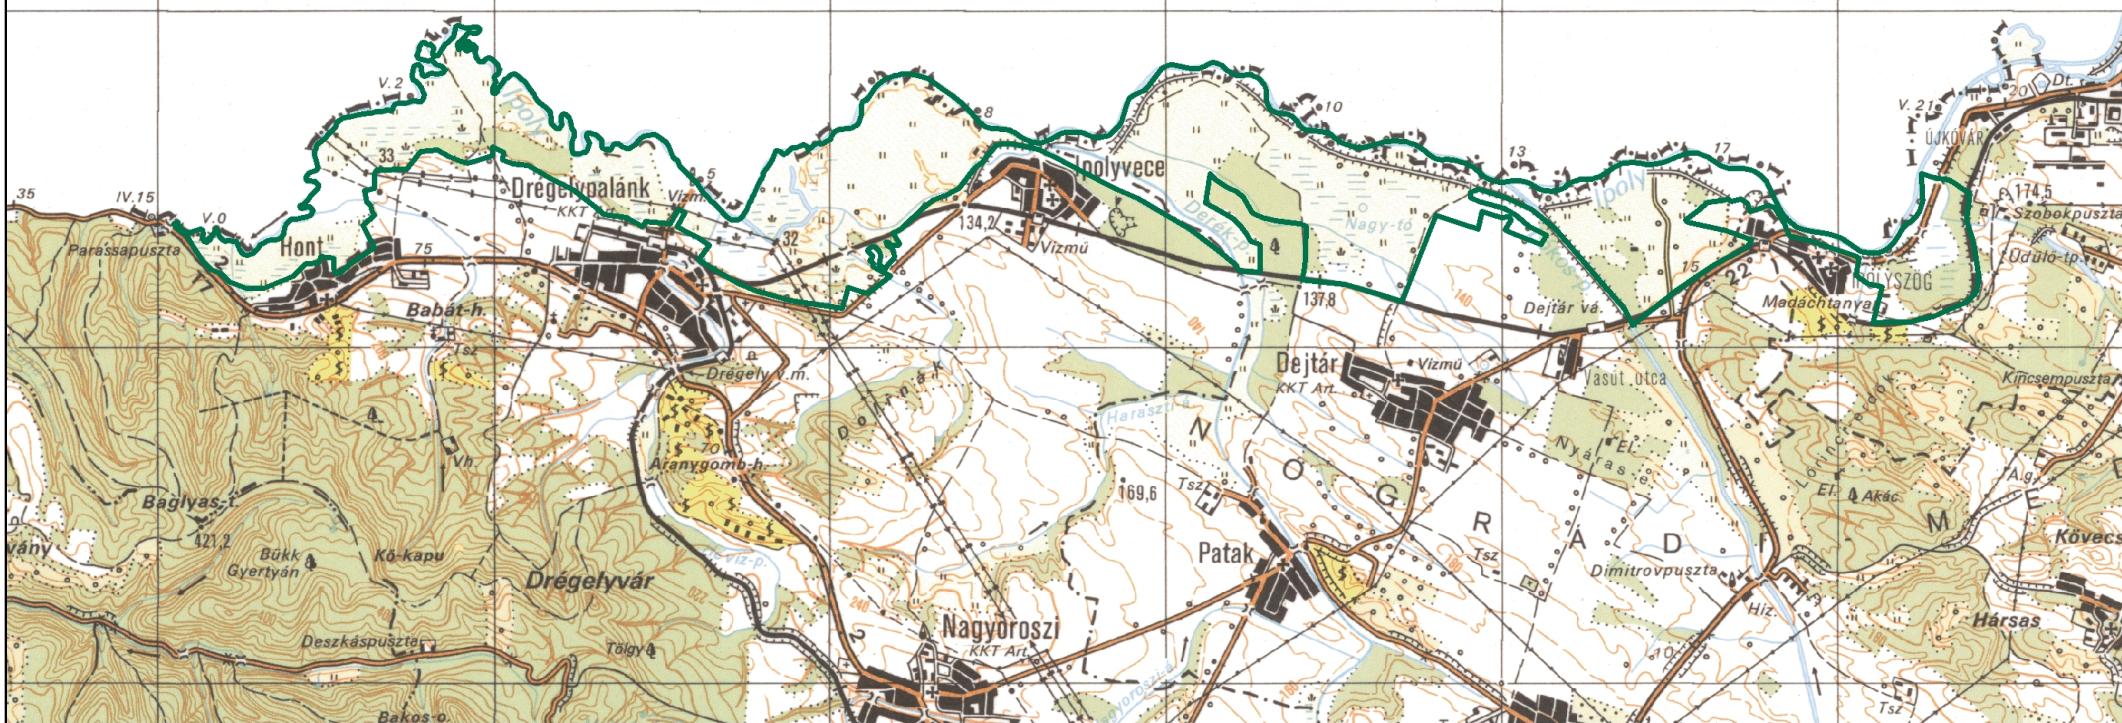

O V Á K I A

Legend:

- Pasture
- Forest
- Marsh
- Vineyard
- Ramsar site

Ipoly valley Ramsar Site

0 1 2 4 6 8 10 Kilometers

Topographical map: Institute of Geodesy, Cartography and Remote Sensing

Ministry of Environment and Water
Republic of Hungary