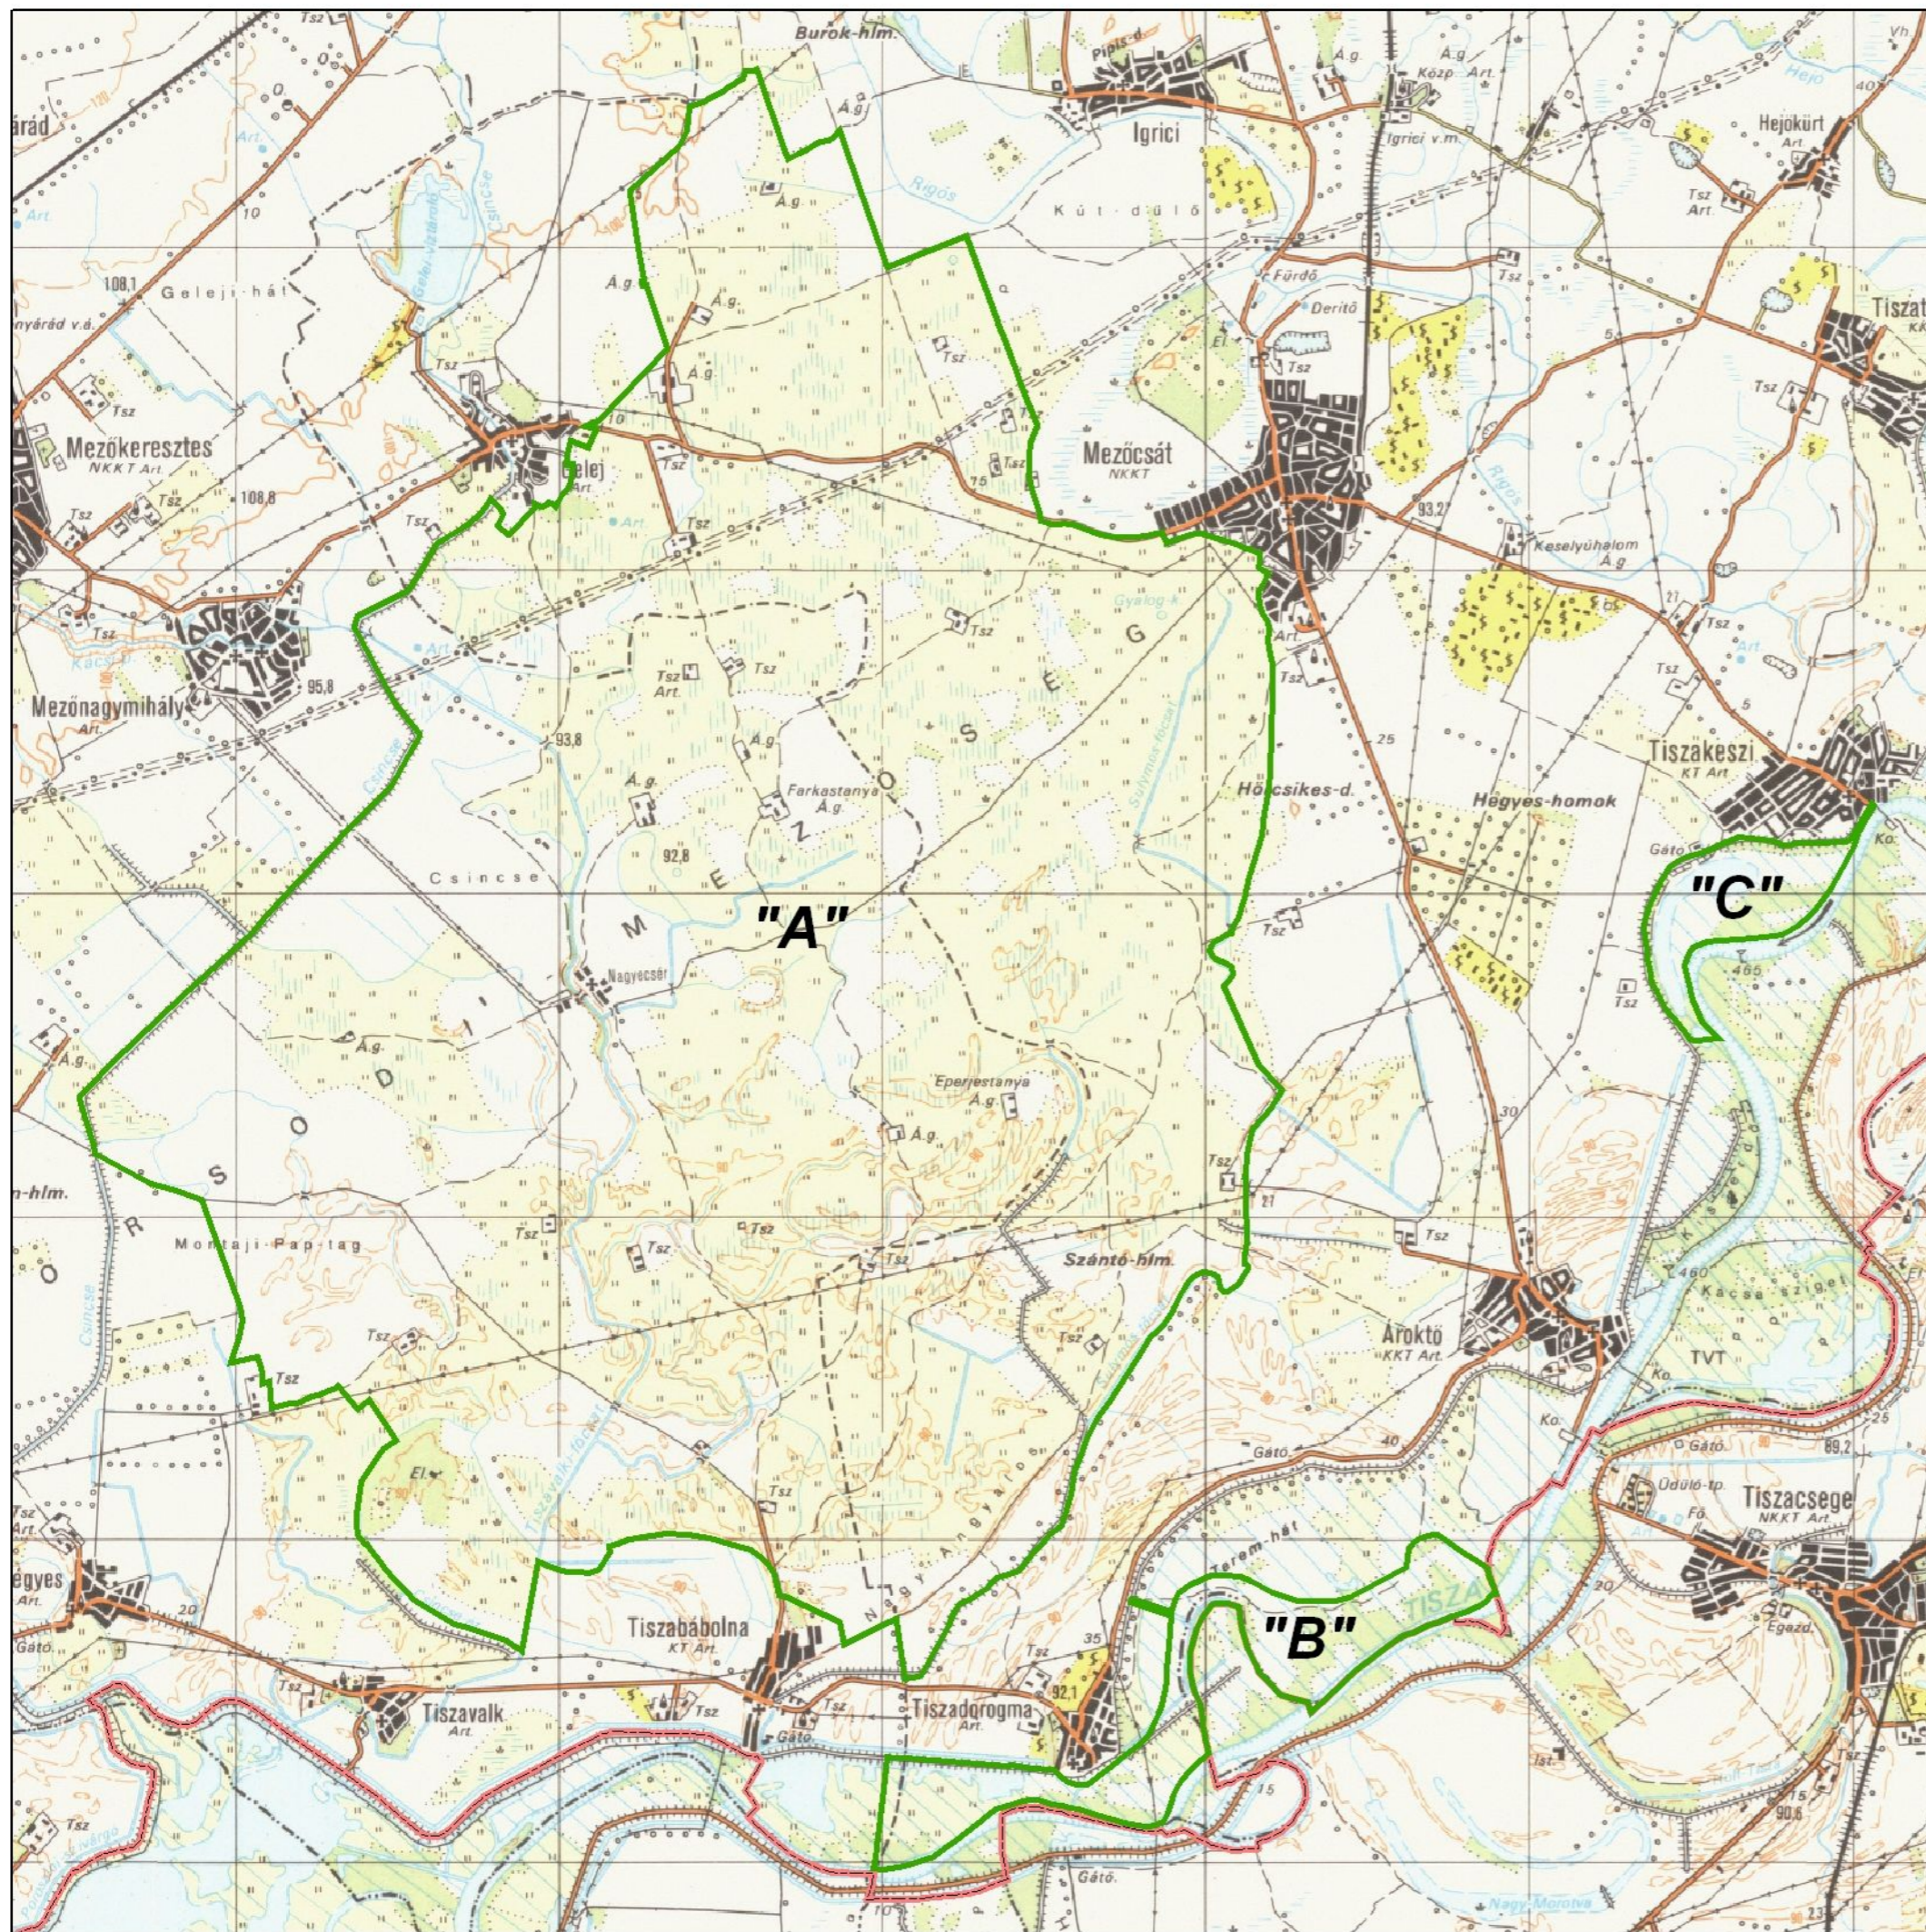

Borsodi Mezőség Ramsar Site

Ministry of Environment and Water
Republic of Hungary

Legend

-  Ramsar Site (subunits: "A" - "C")
-  Administration border of BNPD

0 1 000 2 000 4 000 6 000 8 000
Meters

Topographic map: Institute of Geodesy,
Cartography and Remote Sensing (FÖMI)